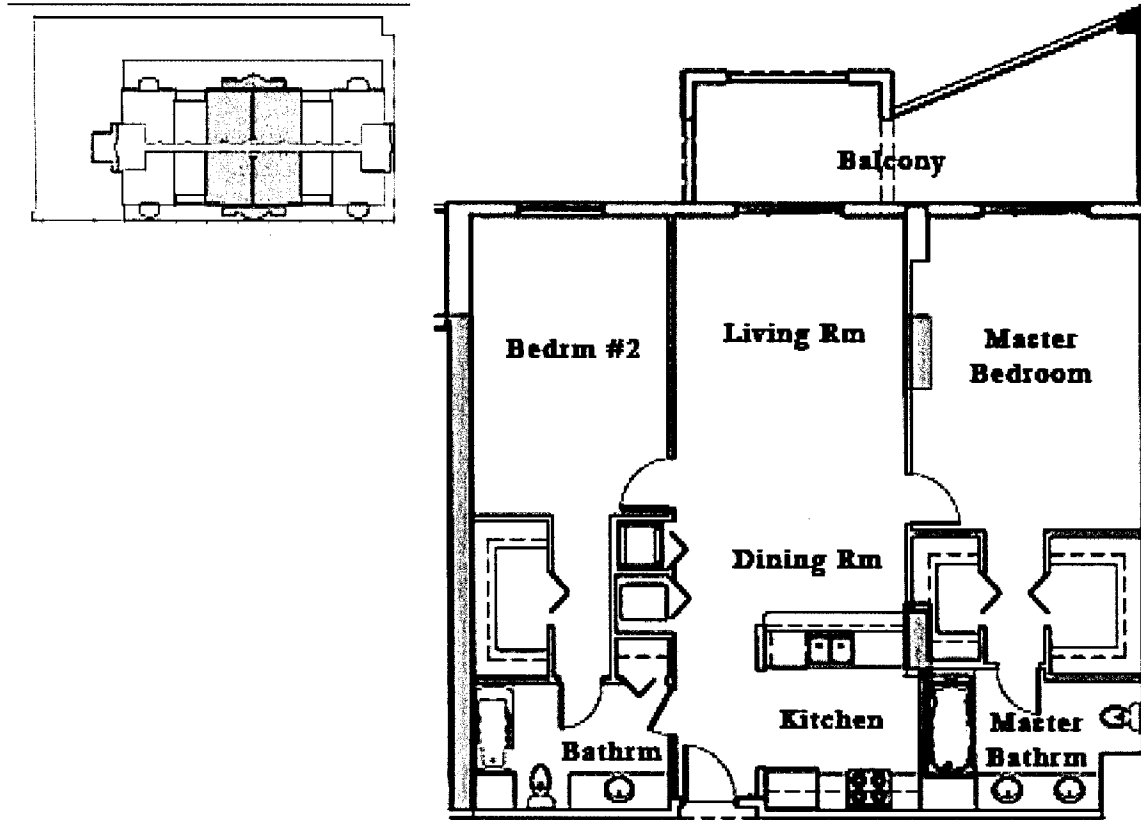

# The Magnolia

*Be in the center of it all once you move into this two-bedroom suite conveniently located in the heart of the building. This unit provides plenty of room to entertain, in addition to having guests stay while in town on business or for an important football game. The Magnolia measures approximately 1,375 square feet and a balcony of approximately 210 square feet.*