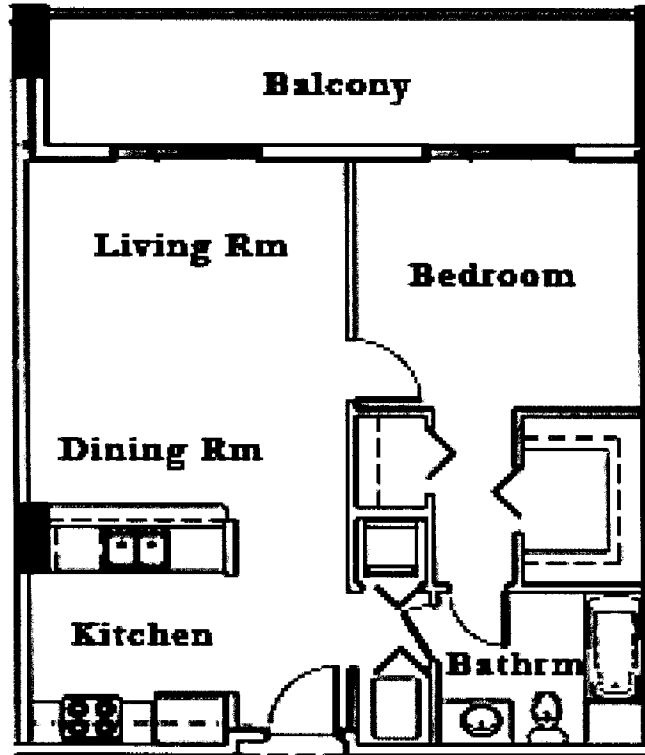

The Camellia

A slice of Downtown Tallahassee, this one bedroom suite is ideal for relaxing between meetings or getting ready to enjoy a game. Take the time to unwind while getting work done with our high speed Internet connection and in house business center. The Camellia measures approximately 770 square feet and a balcony of approximately 155 square feet.