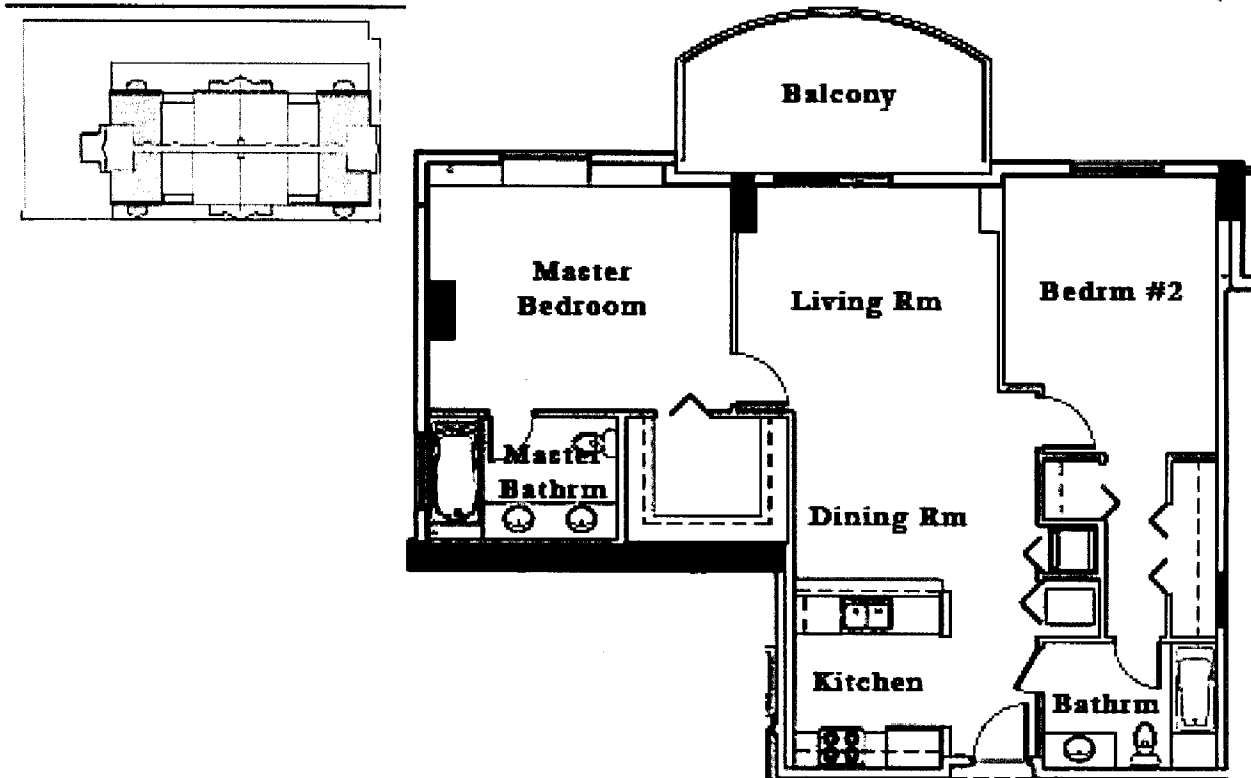

# *The Azalea*

*Live on the edge in this two-bedroom suite. Indulge in luxury living at The Plaza Tower with the seclusion of a corner unit high above Florida's capital city. With room to relax or entertain, this suite also offers you easy access to fine dining. The Azalea measures approximately 1,275 square feet and a balcony of approximately 140 square feet.*